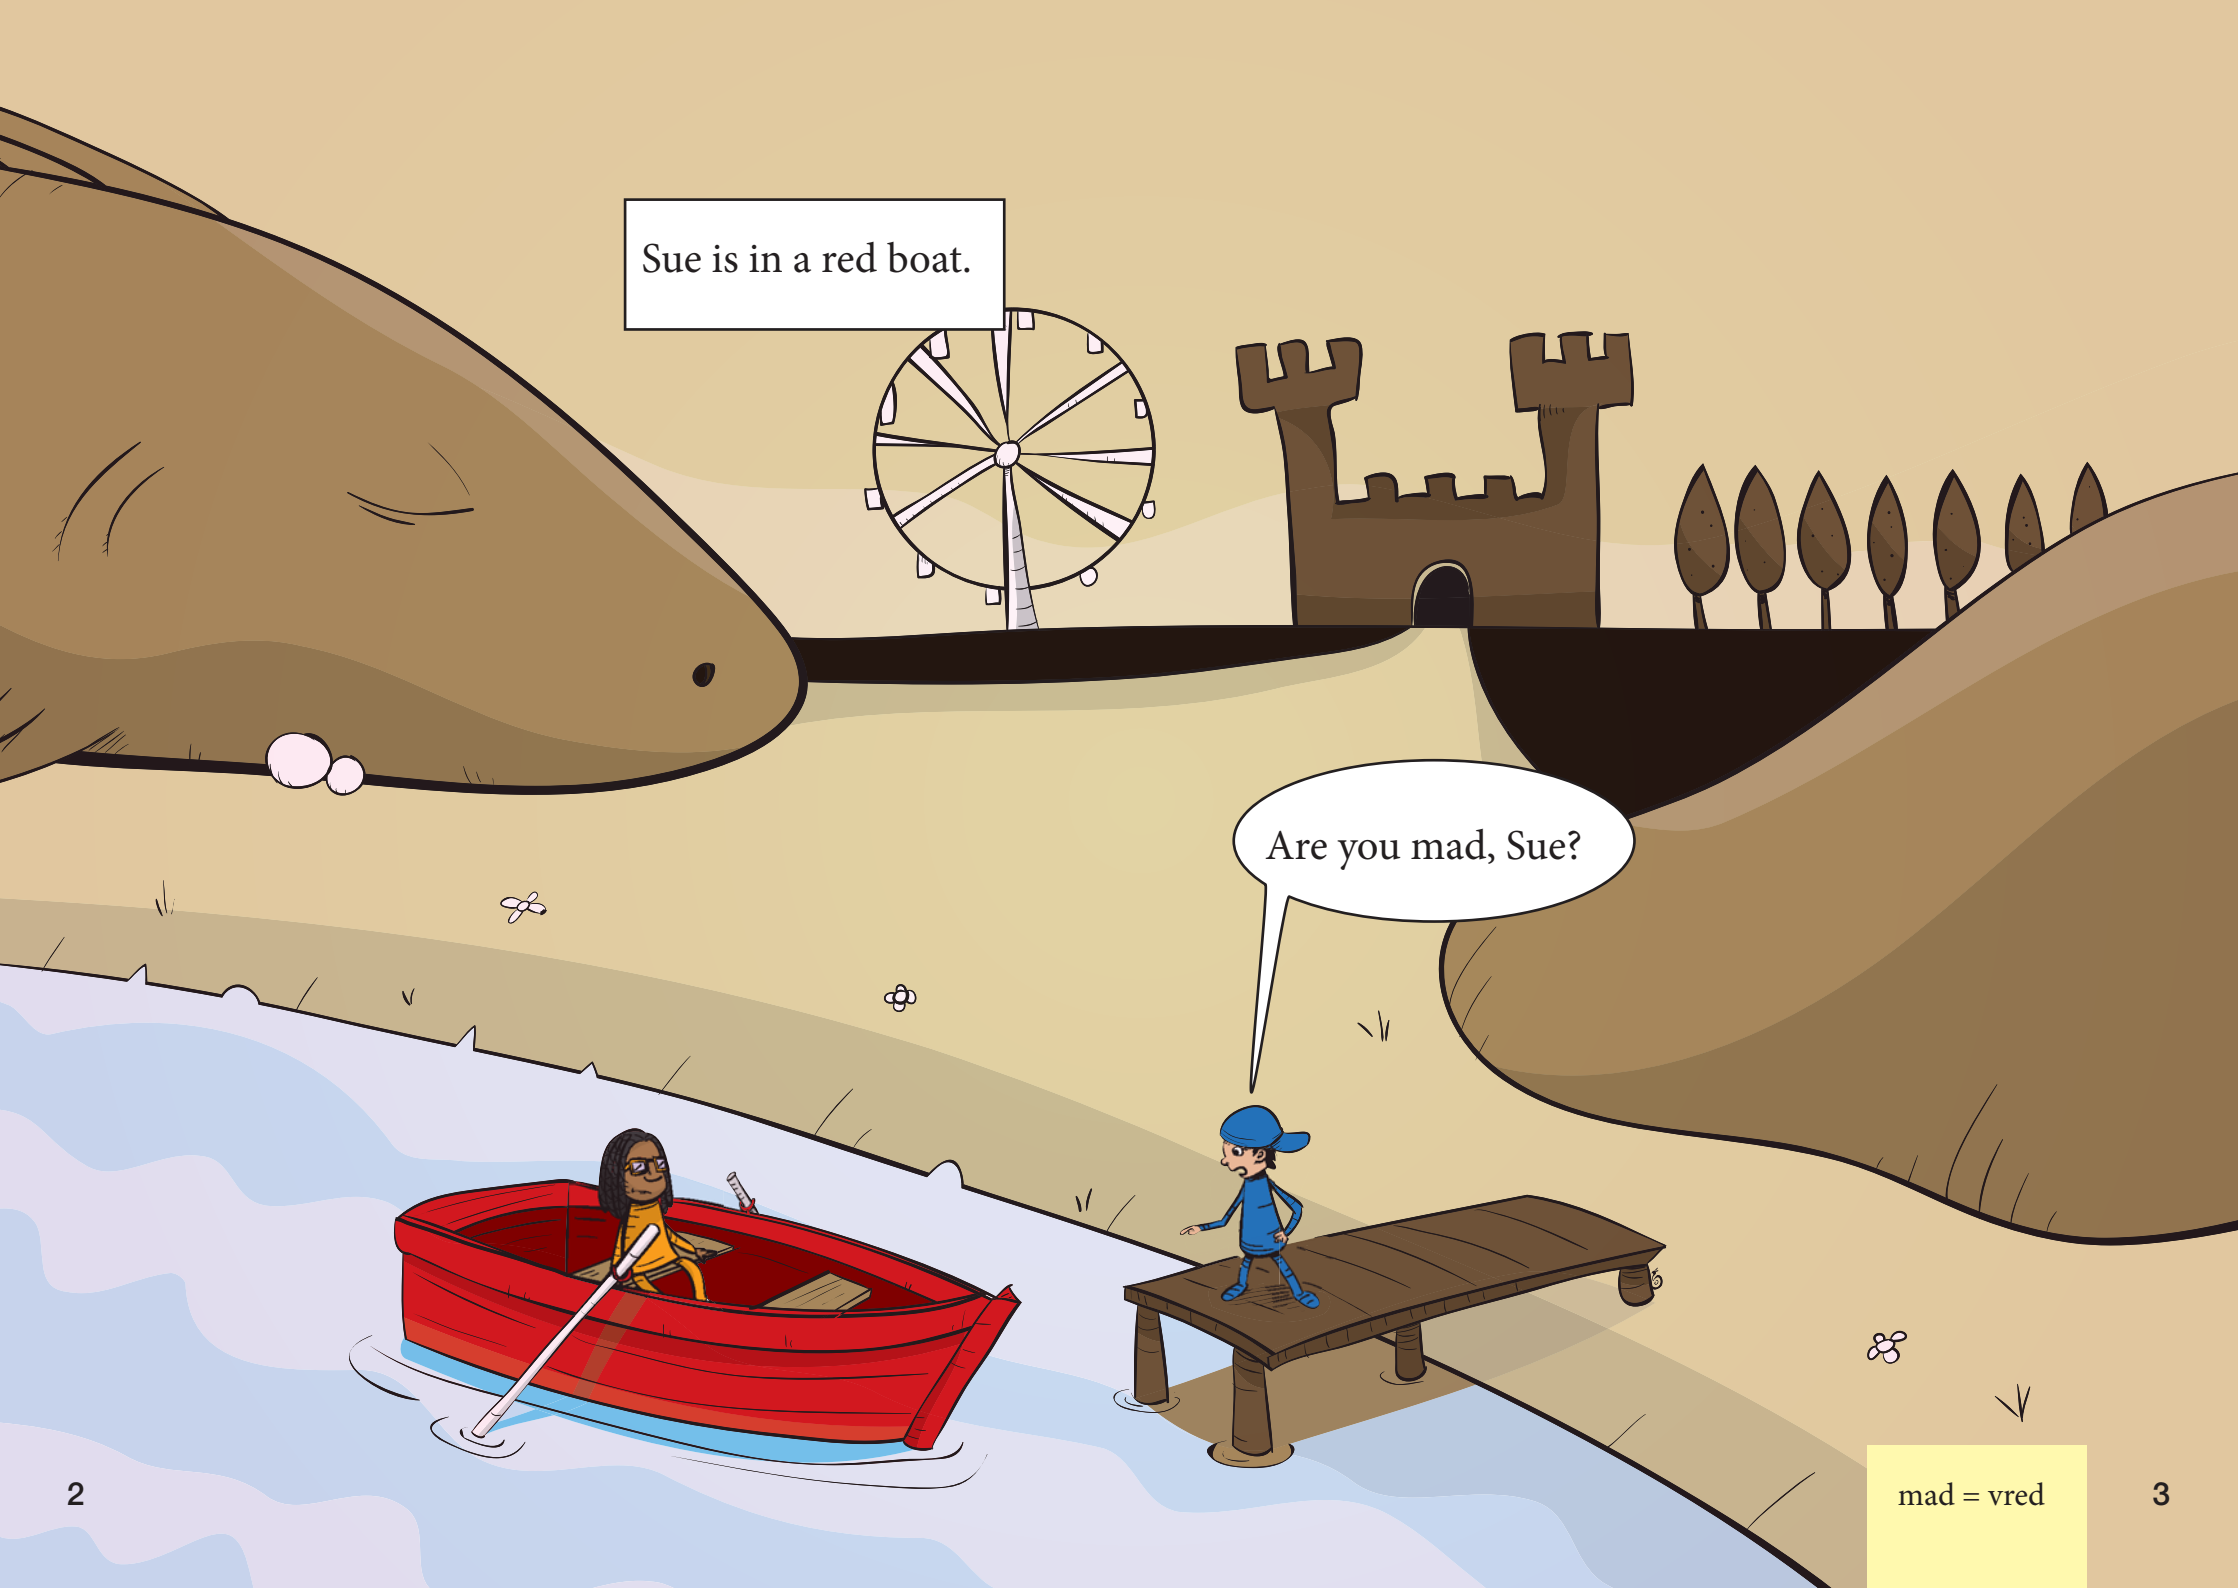

# Are you mad, Sue?

**DIGI**READ

**Engelsk • Level B**

Jesper Frank Jensen  
Illustreret af Lars S. Nielsen

**DigTea**

Sue is in a red boat.

Are you mad, Sue?

mad = vred